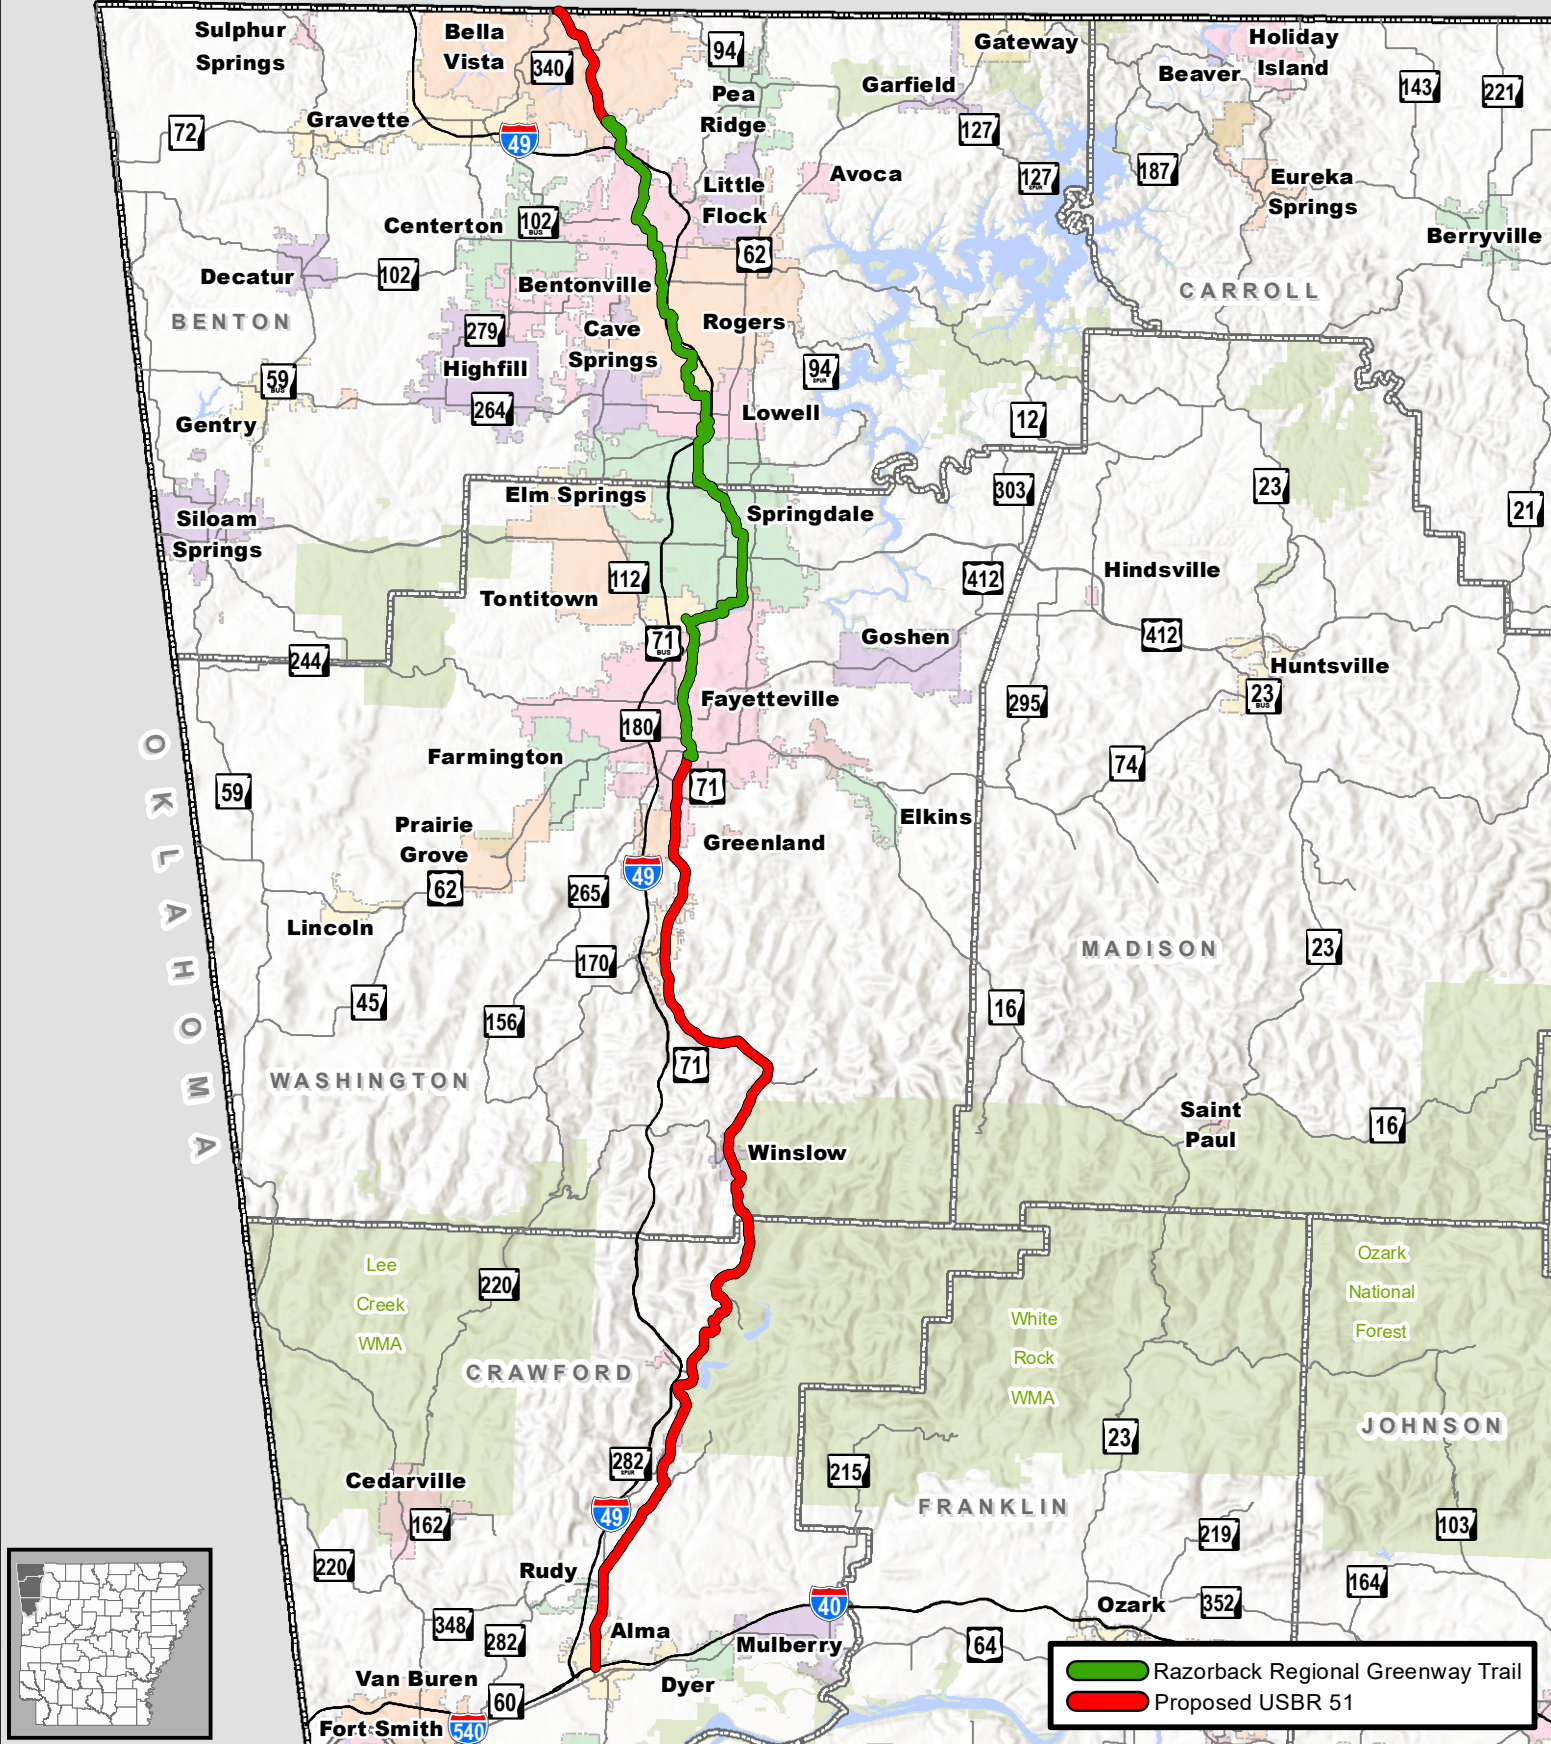

MISSOURI

█ Razorback Regional Greenway Trail  
█ Proposed USBR 51

## Missouri State Line to Alma