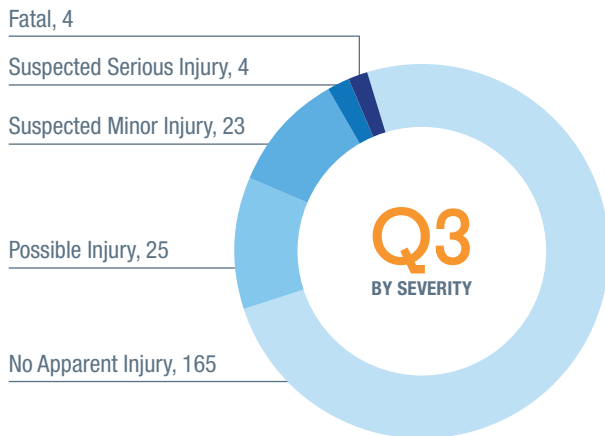

2025 Q3 Statistics

627

Responders
Trained in TIM¹

Trained Q3 2025 / Total trained
Total trained to date: 15,641

43

(MINUTES)

Median Duration
of Lane Blockage²

2,093

Crashes Managed
on Highways²

Secondary Crashes³

¹ Reported through National TIM Responder Training Program, 7/28/25 to 10/20/25

² Accidents resulting in highway lane closures reported through ACTIS; note that other agencies such as Arkansas State Police are now reporting incidents directly to ACTIS