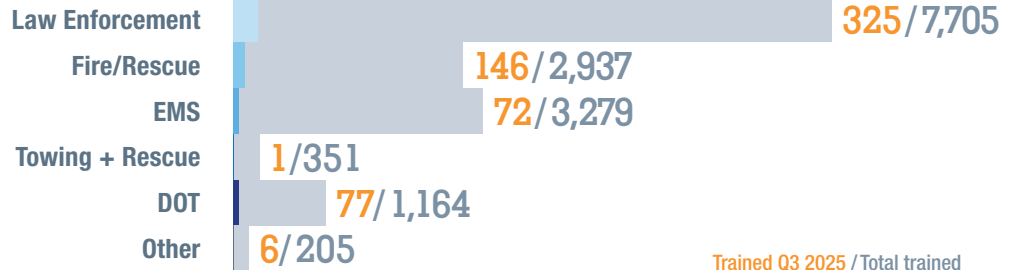

2025 Q3 Statistics

627

Responders
Trained in TIM¹

Trained Q3 2025 / Total trained
Total trained to date: 15,641

43

(MINUTES)

Median Duration
of Lane Blockage²

2,093

Crashes Managed
on Highways²

Secondary Crashes³

¹ Reported through National TIM Responder Training Program, 7/28/25 to 10/20/25

² Accidents resulting in highway lane closures reported through ACTIS; note that other agencies such as Arkansas State Police are now reporting incidents directly to ACTIS