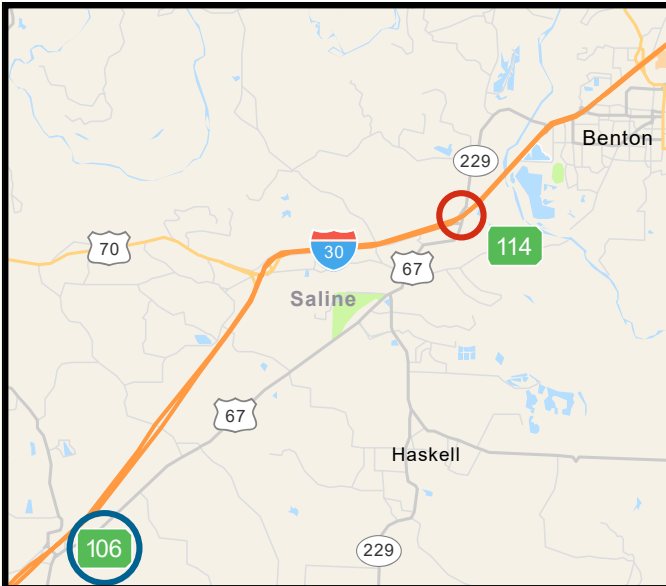

Hwy. 67 Ramp Closed to I-30 EB

Saline County, Arkansas

To access I-30 EB, take the frontage road to I-30 WB and take Exit 106 to return to I-30 EB

Hwy. 67 ramp closed to I-30 EB