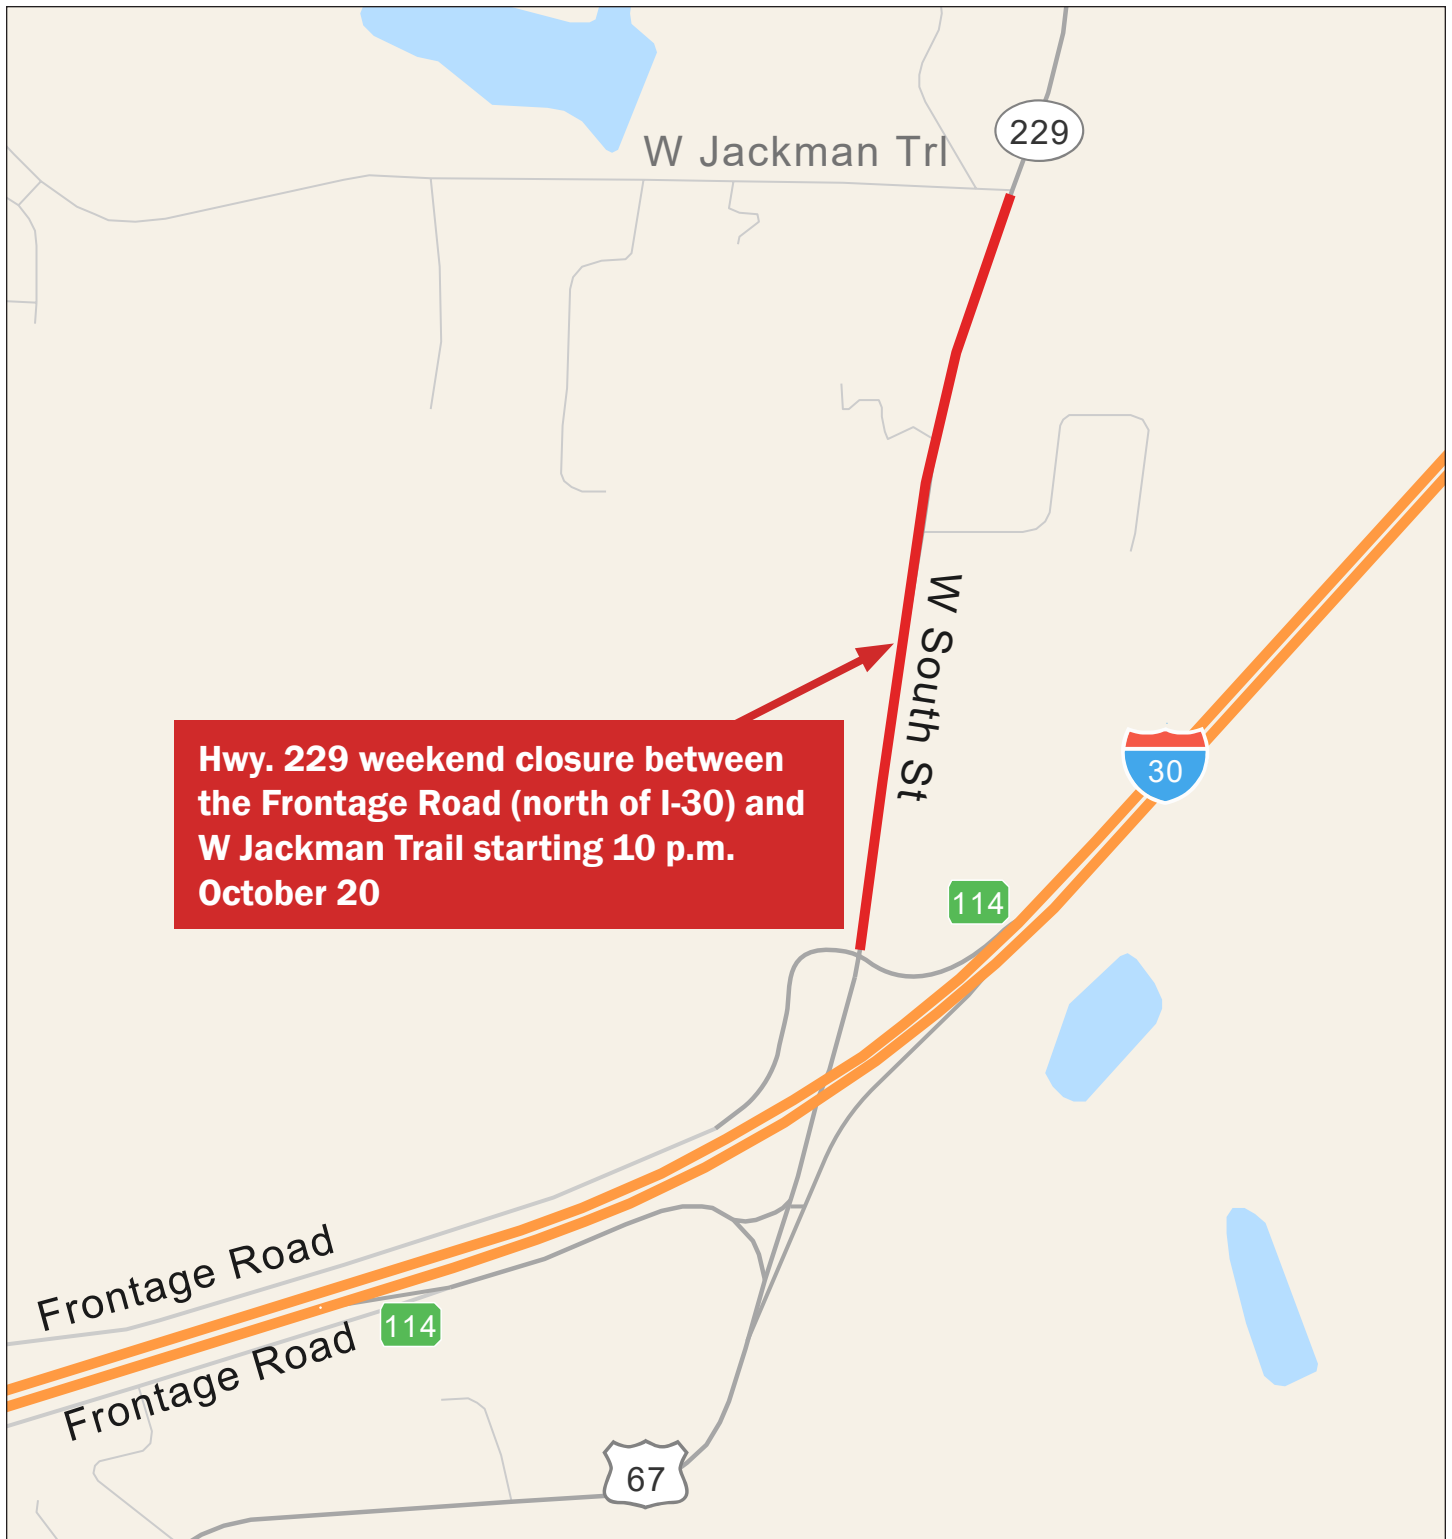

Highway 229 Weekend Full Closure

Saline County, Arkansas

Hwy. 229 weekend closure between the Frontage Road (north of I-30) and W Jackman Trail starting 10 p.m. October 20