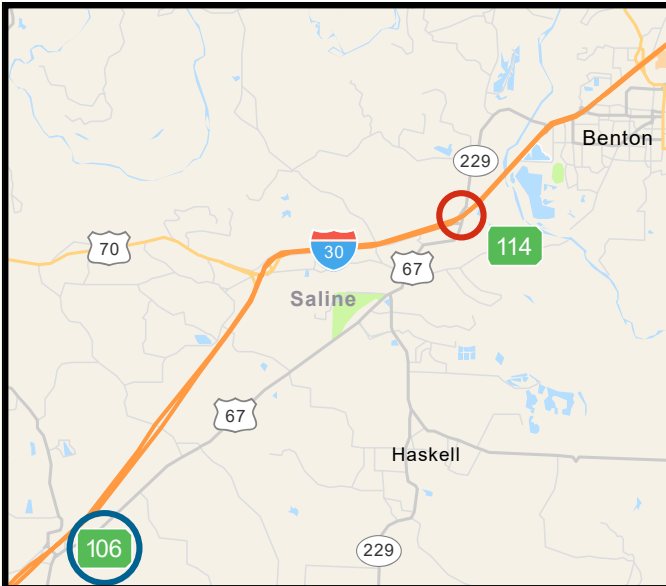

Hwy. 67 Ramp Closed to I-30 EB

Saline County, Arkansas

To access I-30 EB, take the frontage road to I-30 WB and take Exit 106 to return to I-30 EB