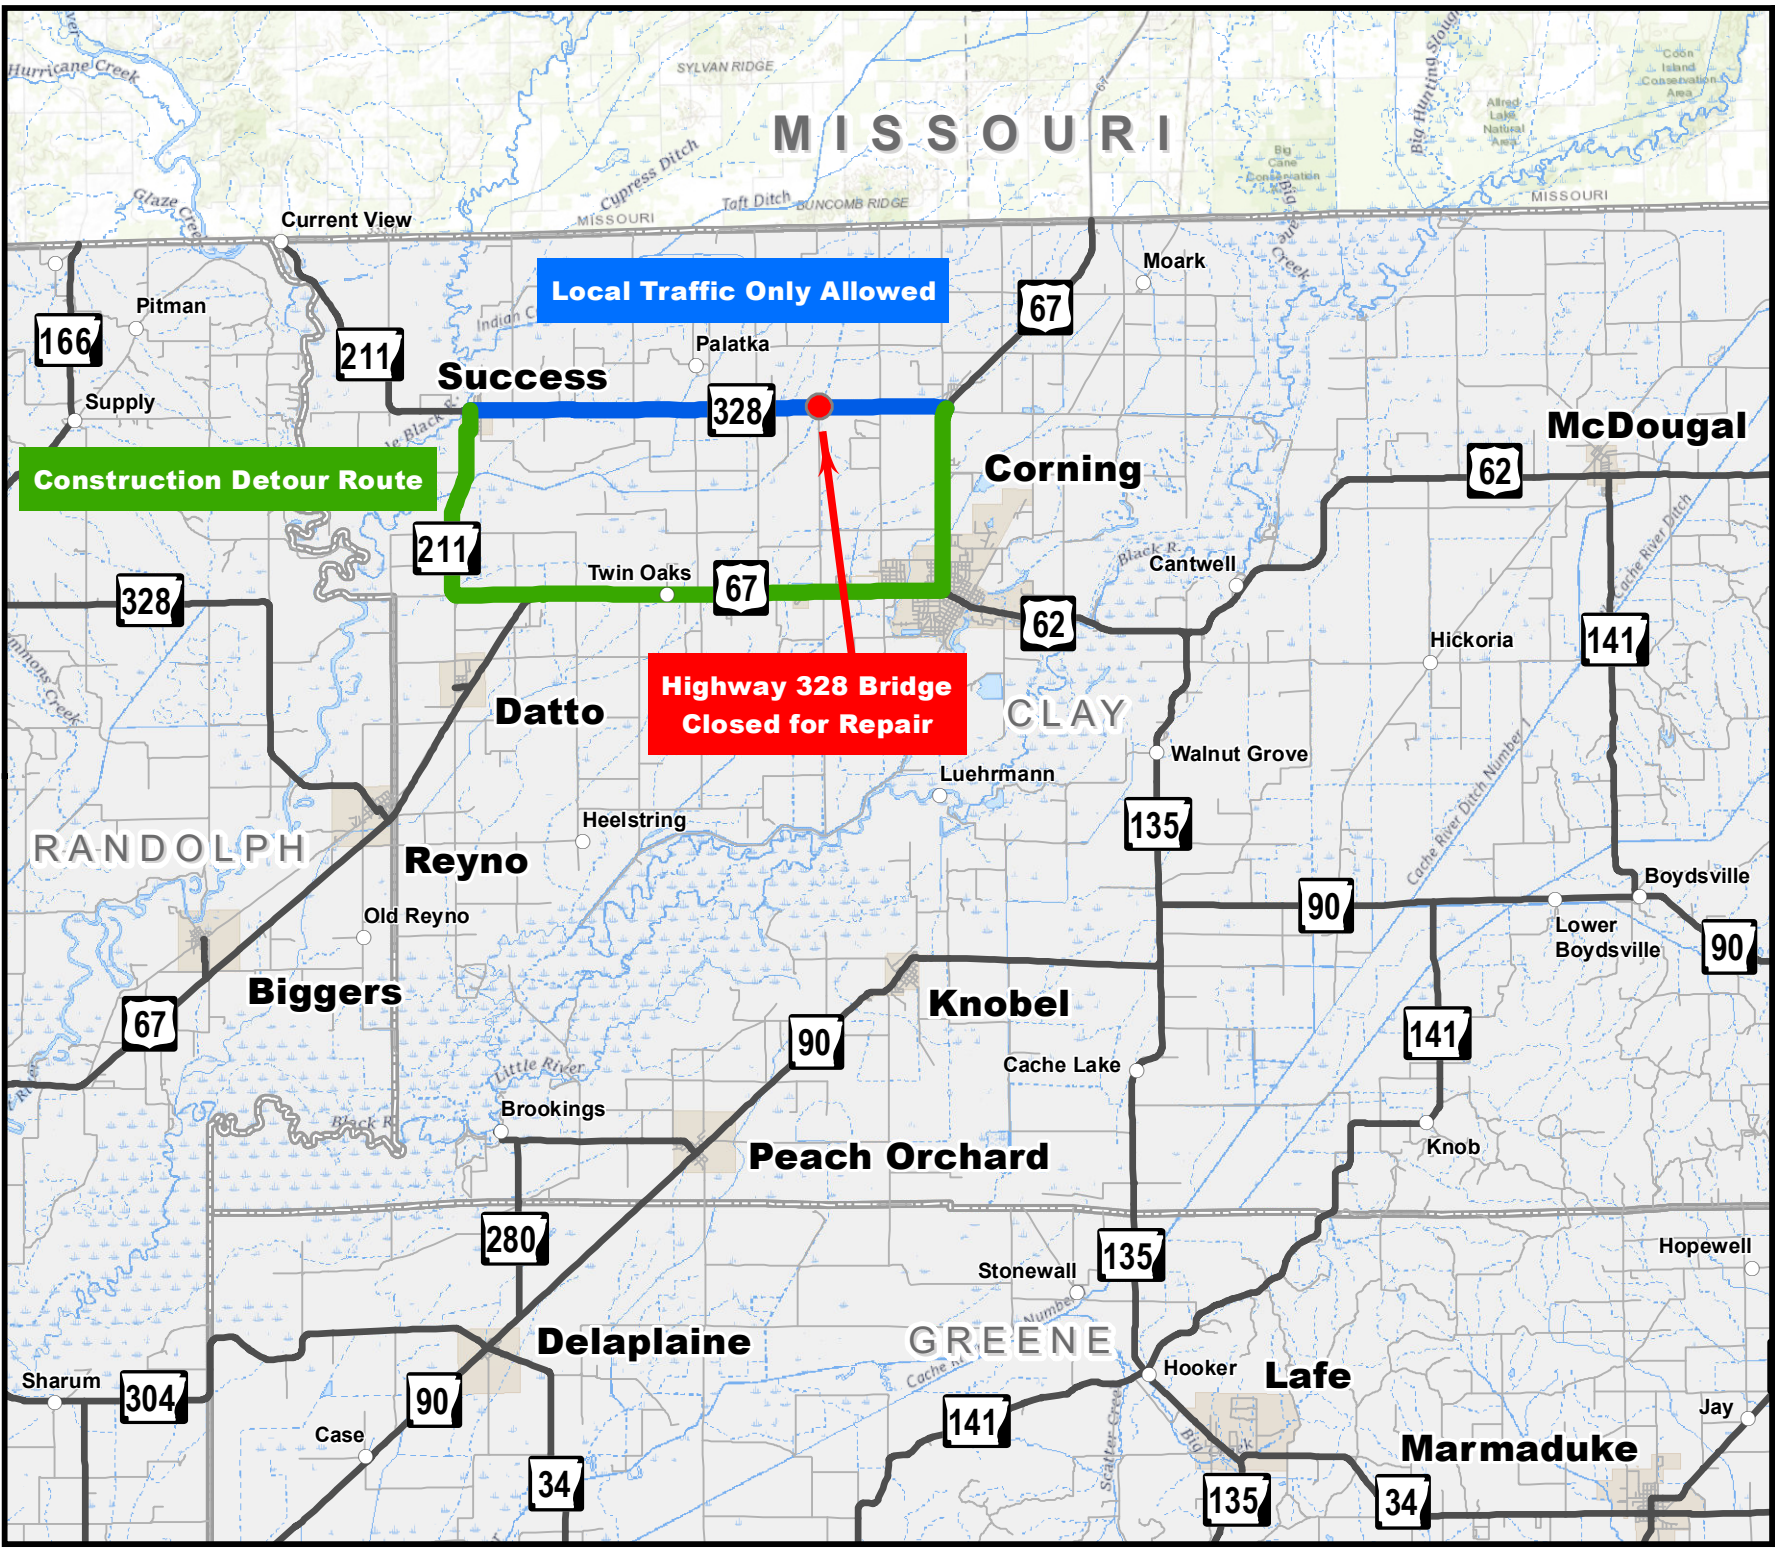

Highway 328 Detour

Clay County

PLAN: GIS: 9/21/2023