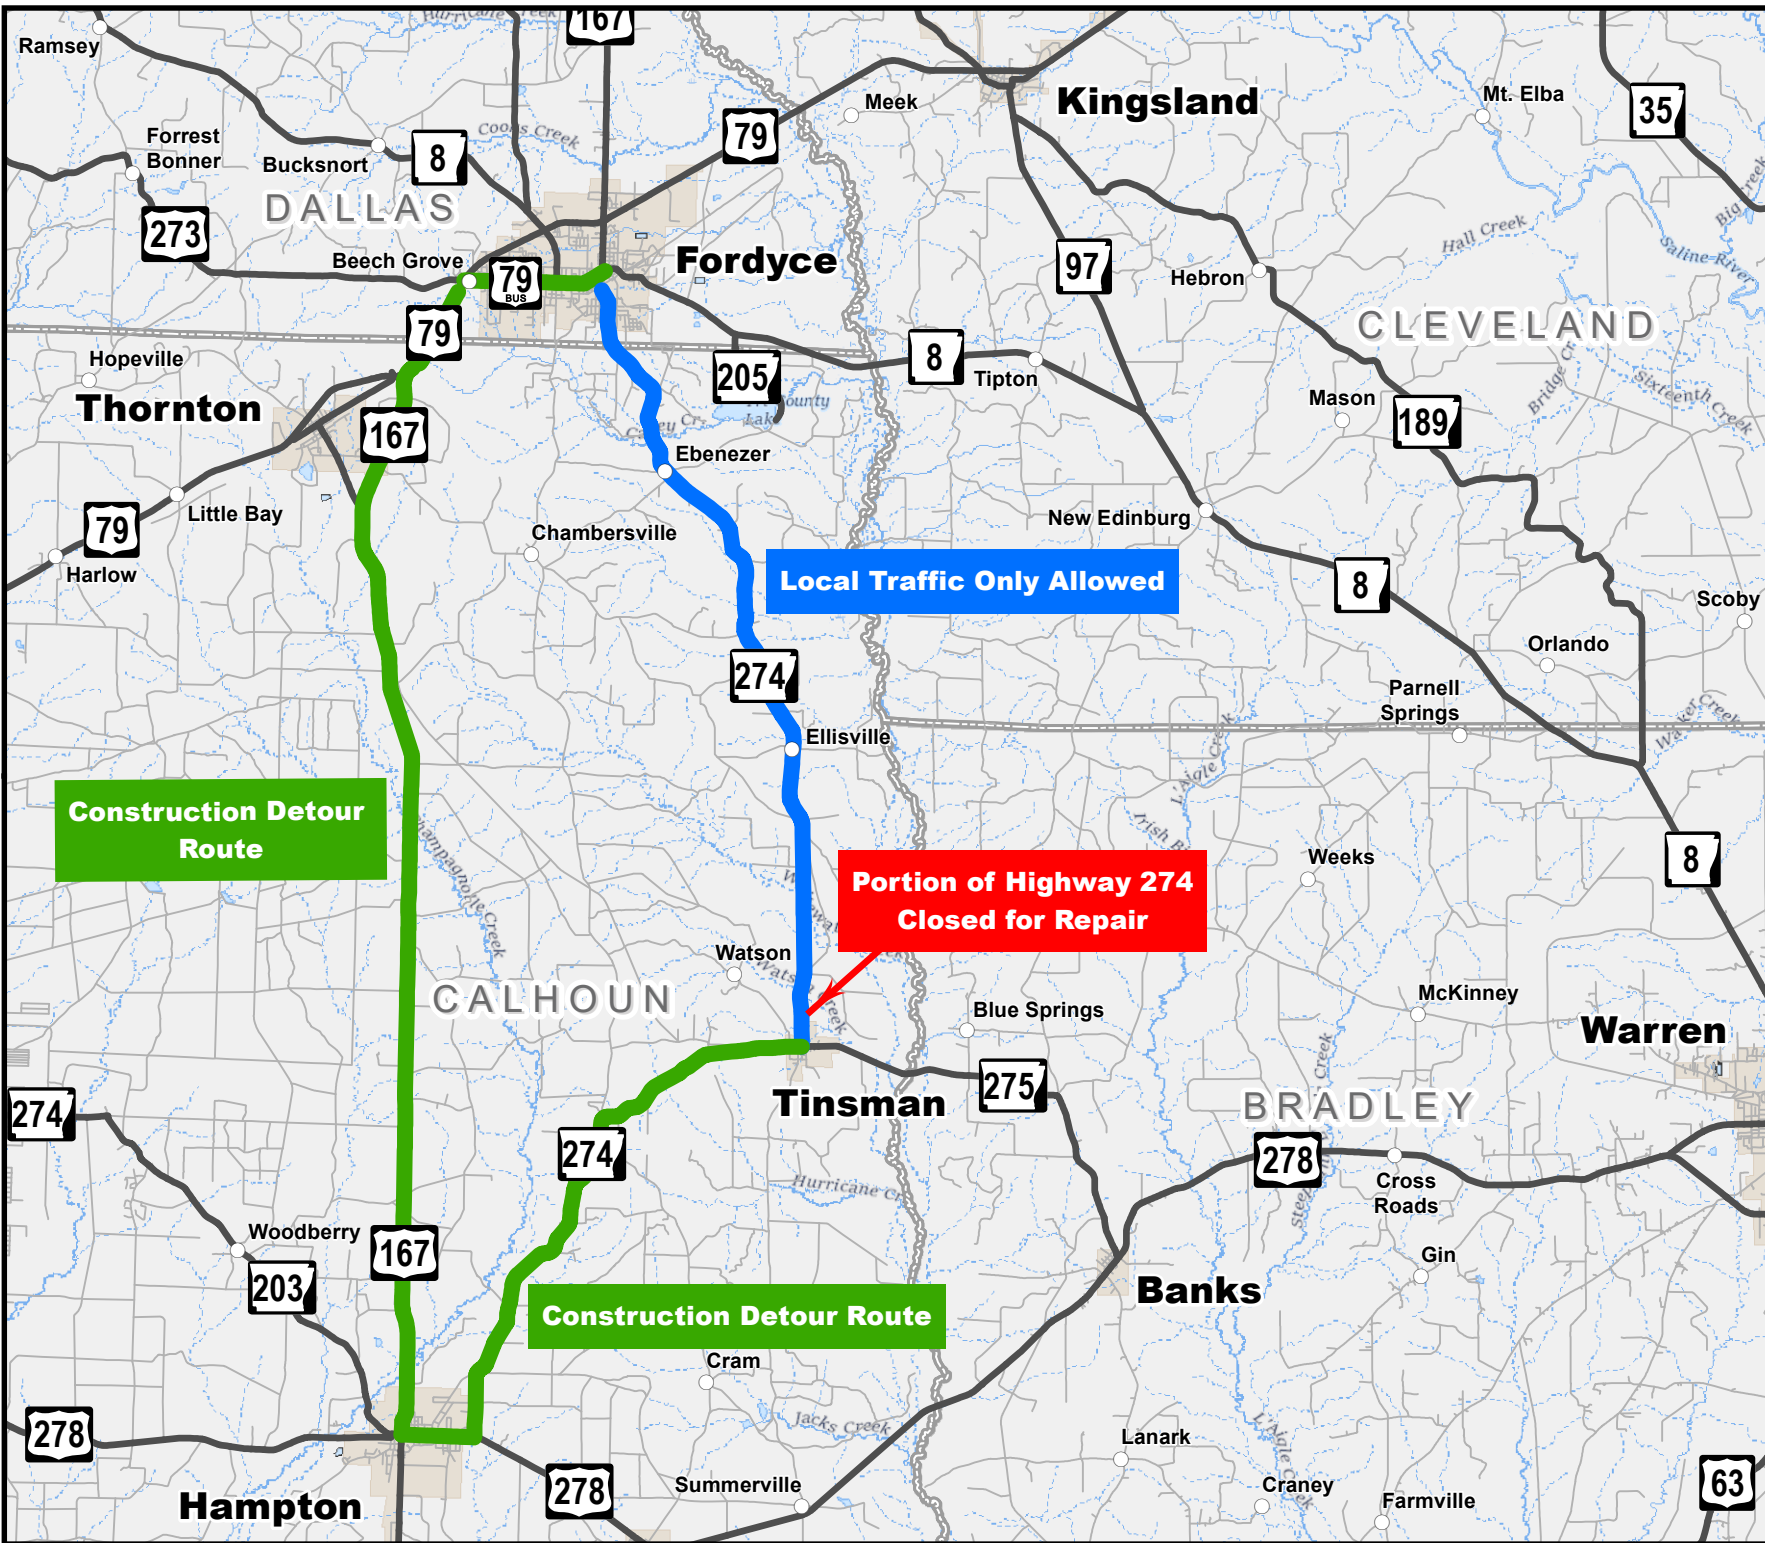

Highway 274 Detour

Calhoun & Dallas Counties

PLAN: GIS: 8/17/2023