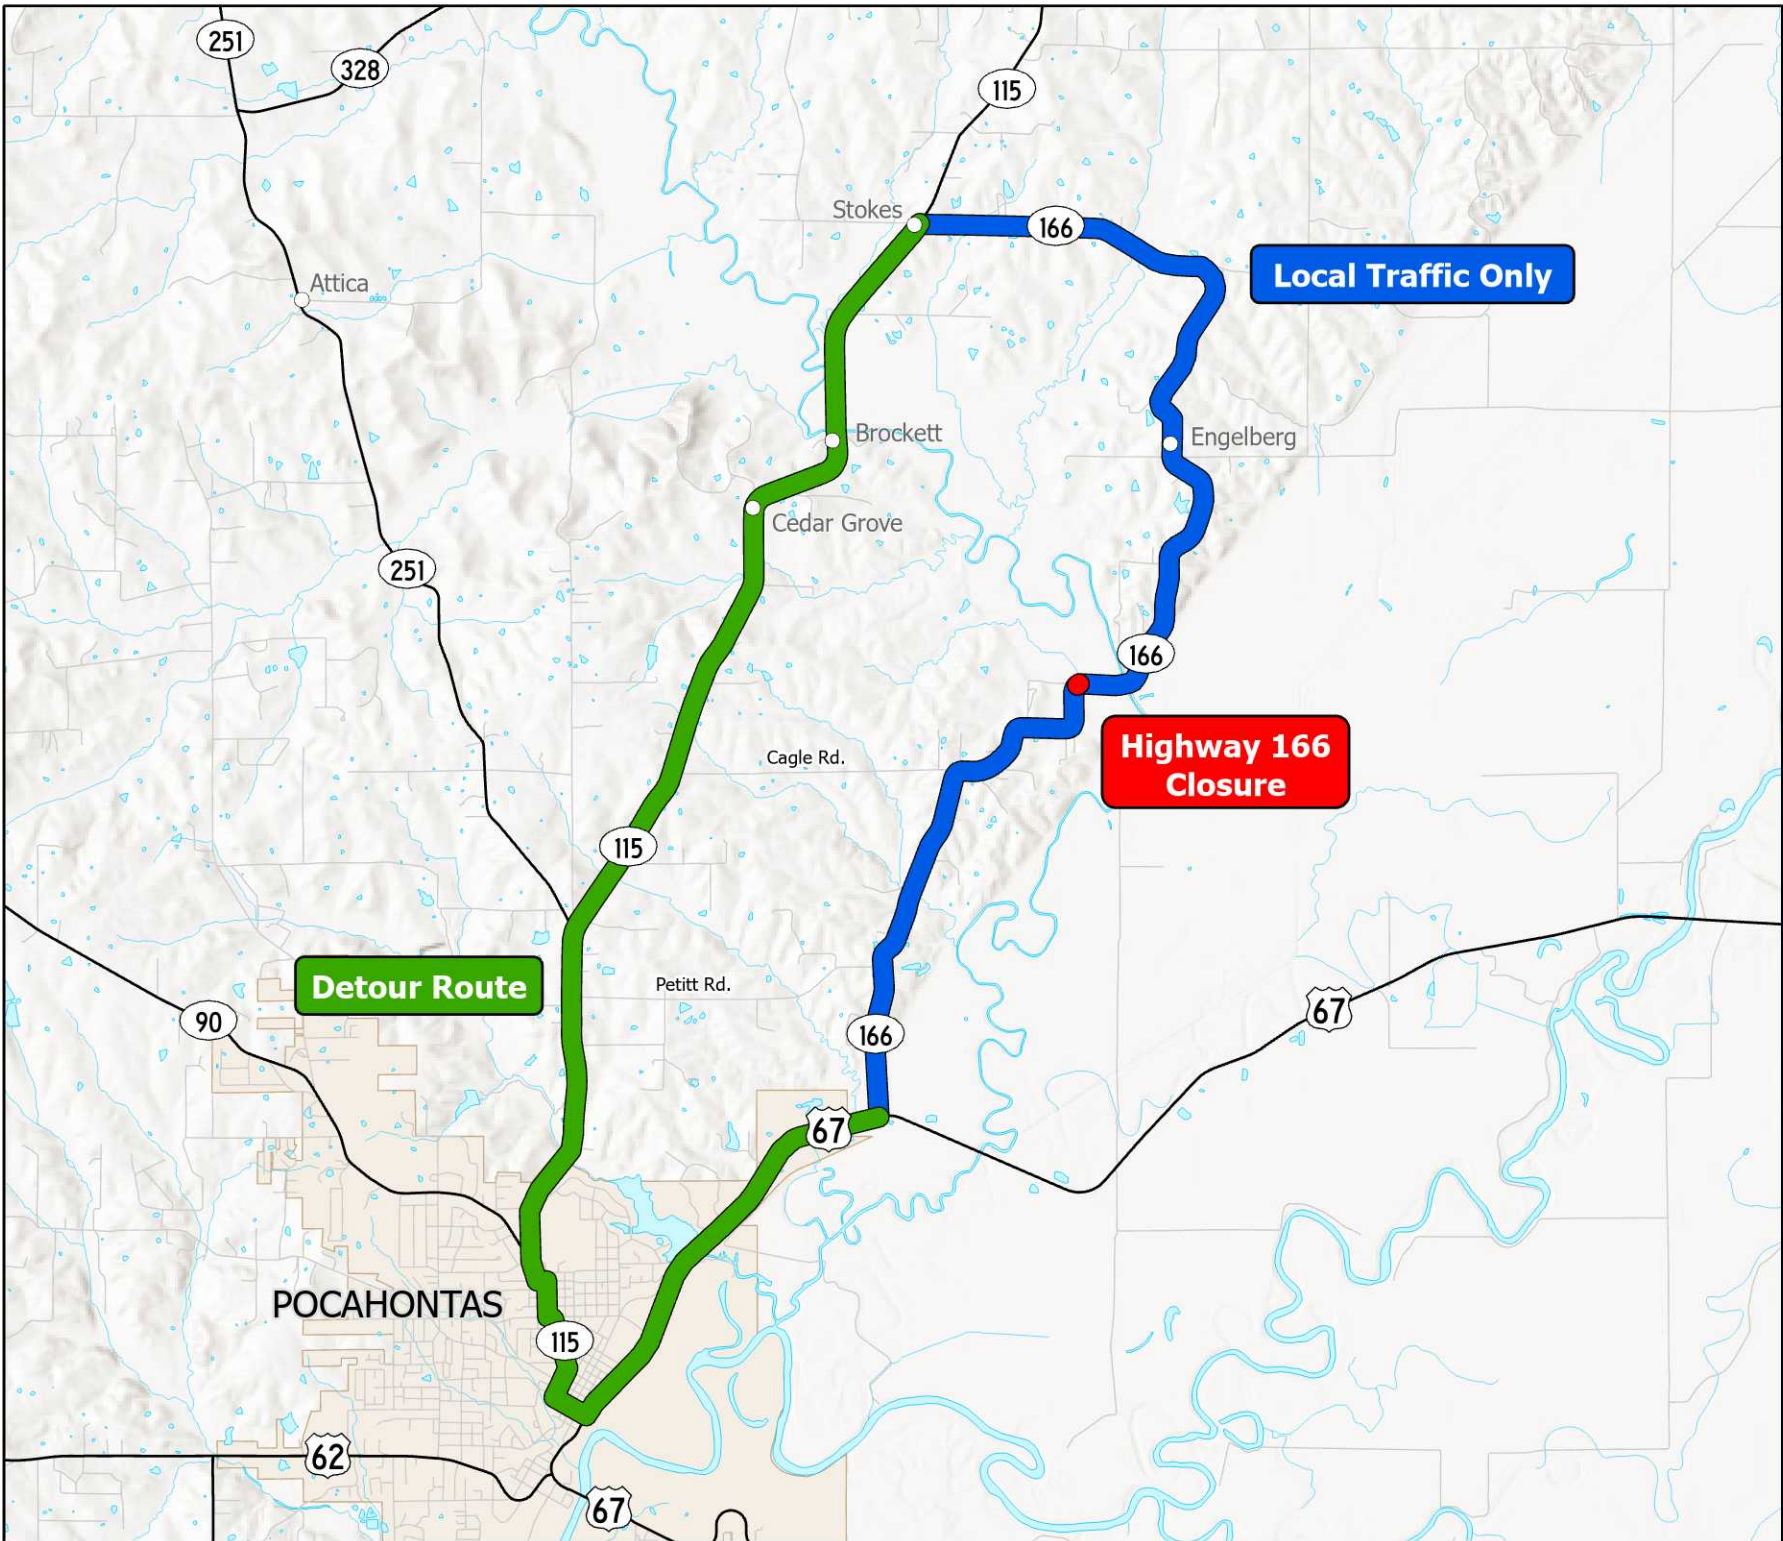

Highway 166 Detour

Randolph County

Local Traffic Only

Highway 166 Closure

Detour Route