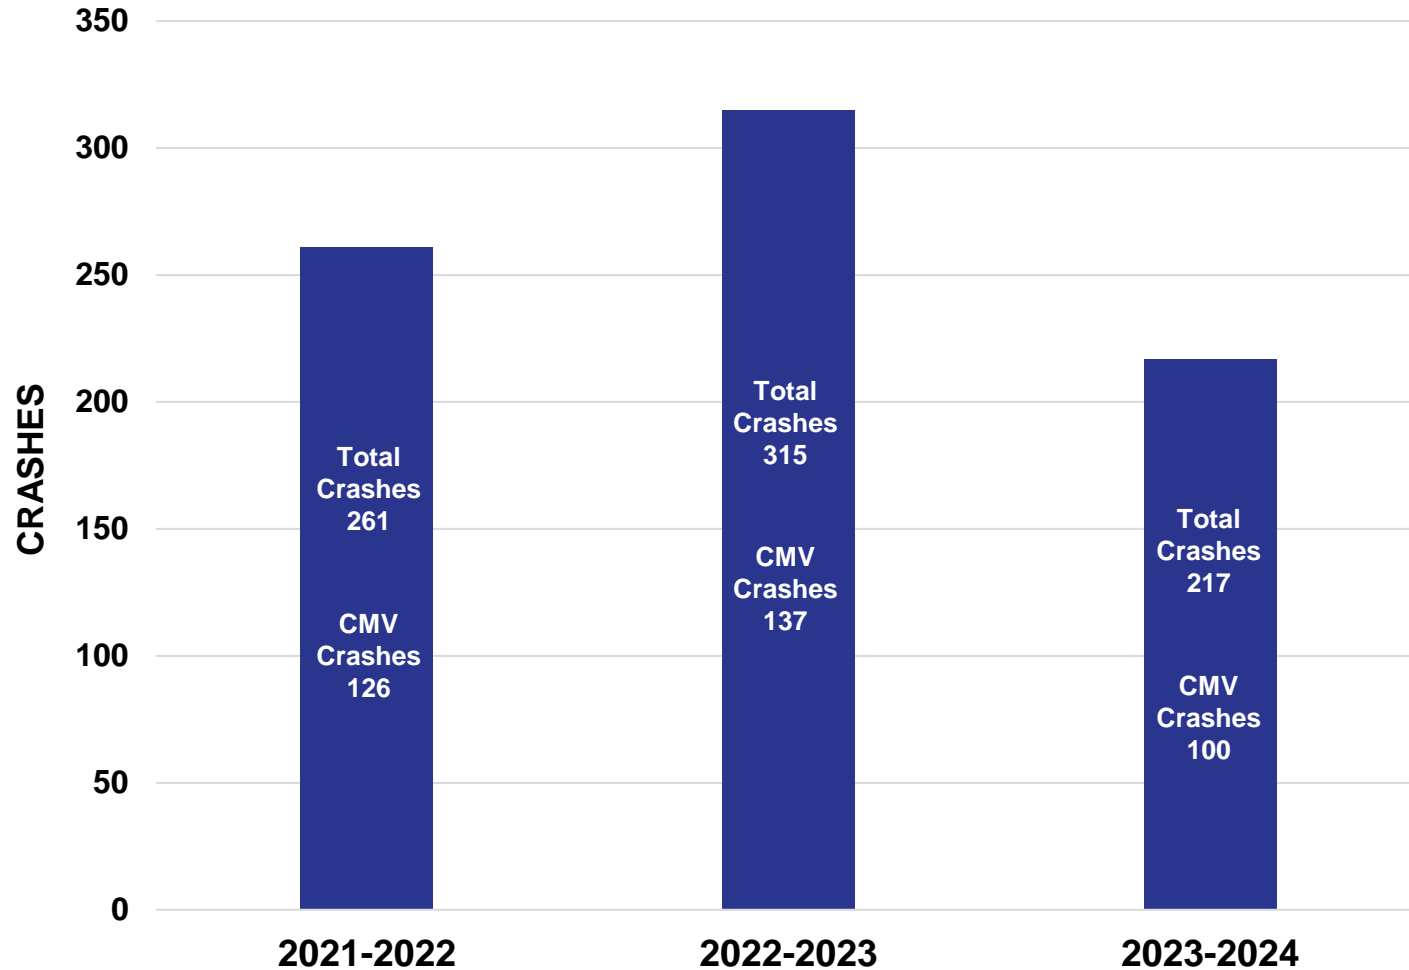

25% Decrease – Total
24% Decrease - CMV
6,794 Warnings
1,373 Citations
*since August 2023